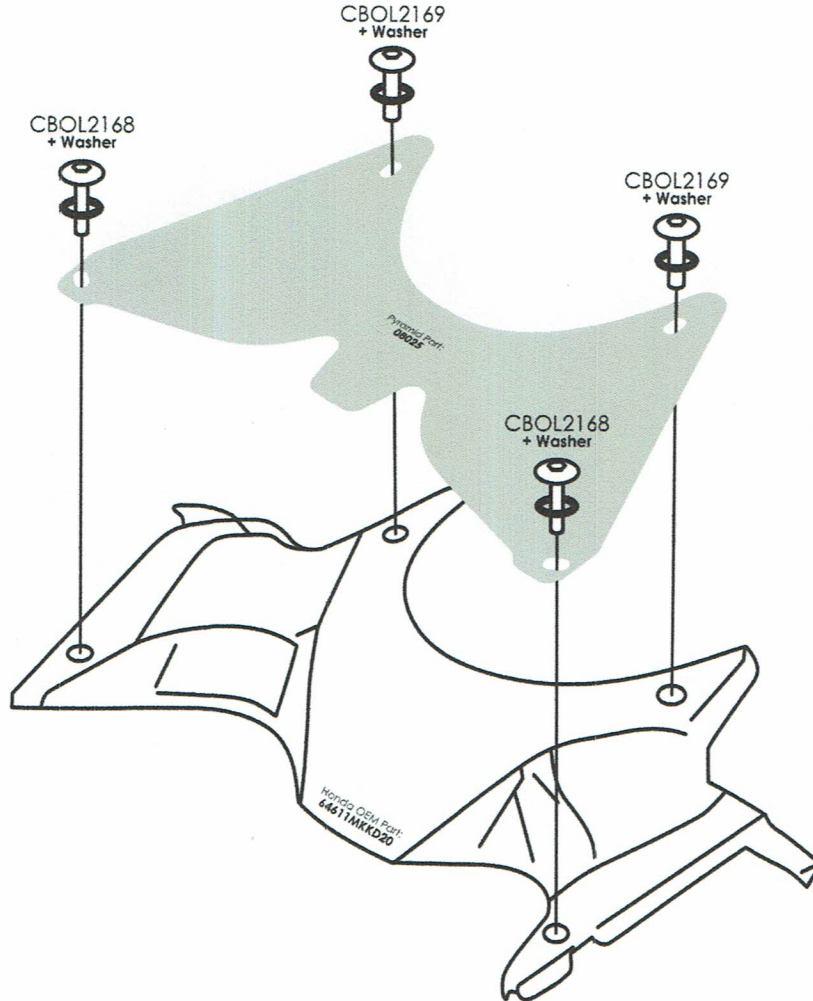

PYRAMID

08025 Honda CRF1000L Africa Twin **ADVENTURE SPORTS** Wind Deflector Fitting Instructions

Kit Includes:

- 2X M5 X 16mm Black Bolt CBOL2168
- 2X M6 X 16mm Black Bolt CBOL2169

- Remove the OEM bolts from the places shown below (see diagram). Re-fit using the same mounting points with the fittings provided.

Please note: the part will flex slightly when fully tightend at the forward mounting points - this isn't an issue and will not damaged the product.

Contact us:
sales@pyramid-plastics.co.uk - +44 (0)1427 677990 - www.pyramid-plastics.co.uk